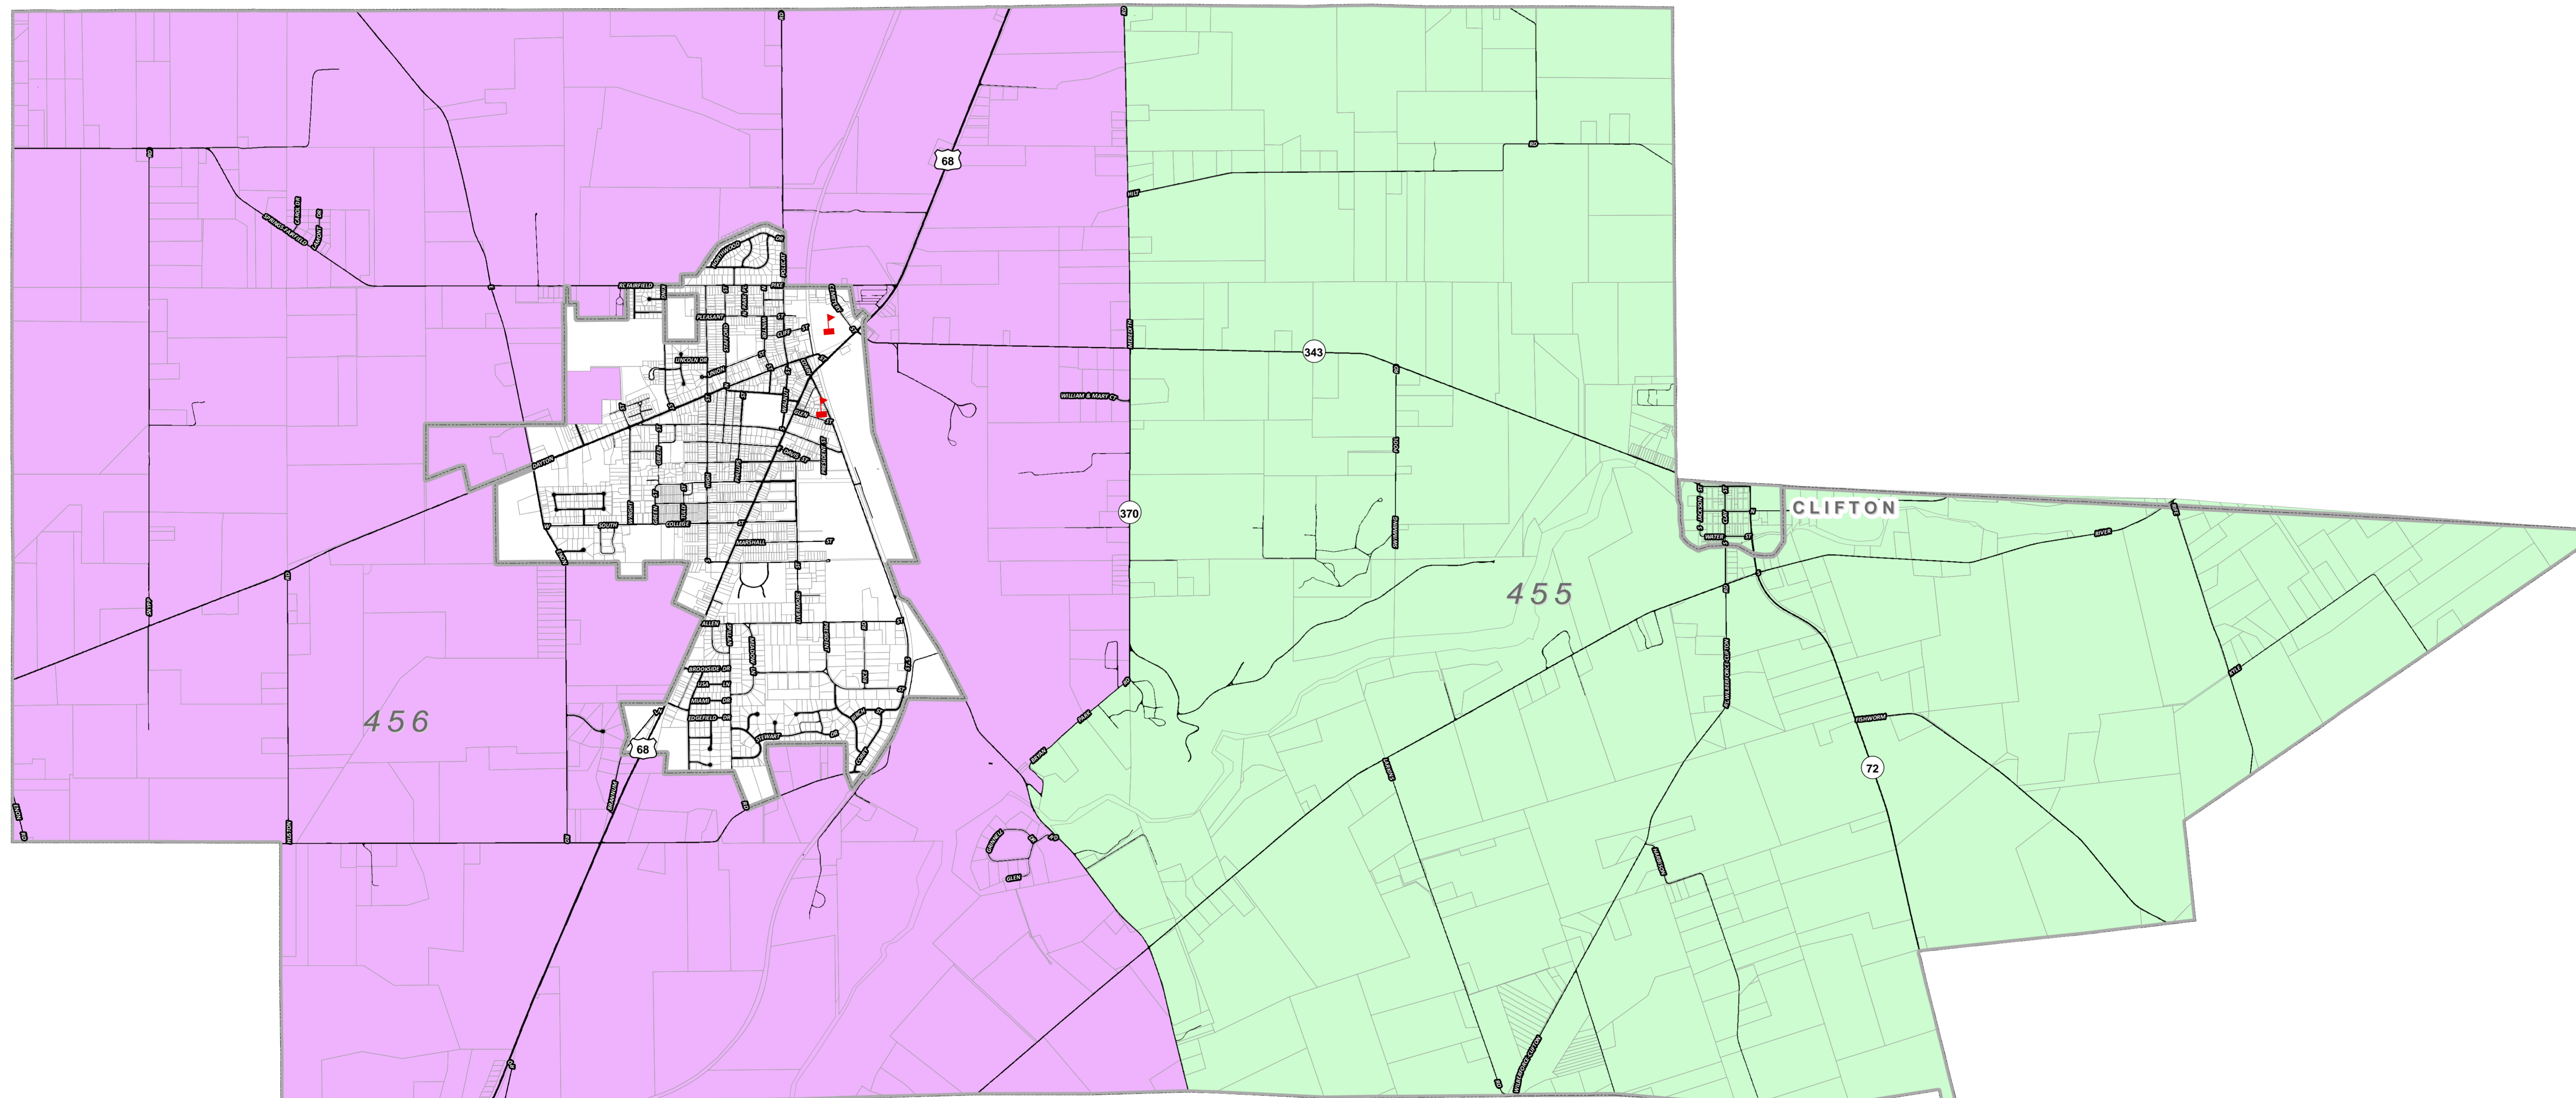

Greene County, Ohio Board of Elections Miami Township Precinct Map

Legend

PRECINCT

- 455
- 456
- Parcels
- Polls
- Corp Line