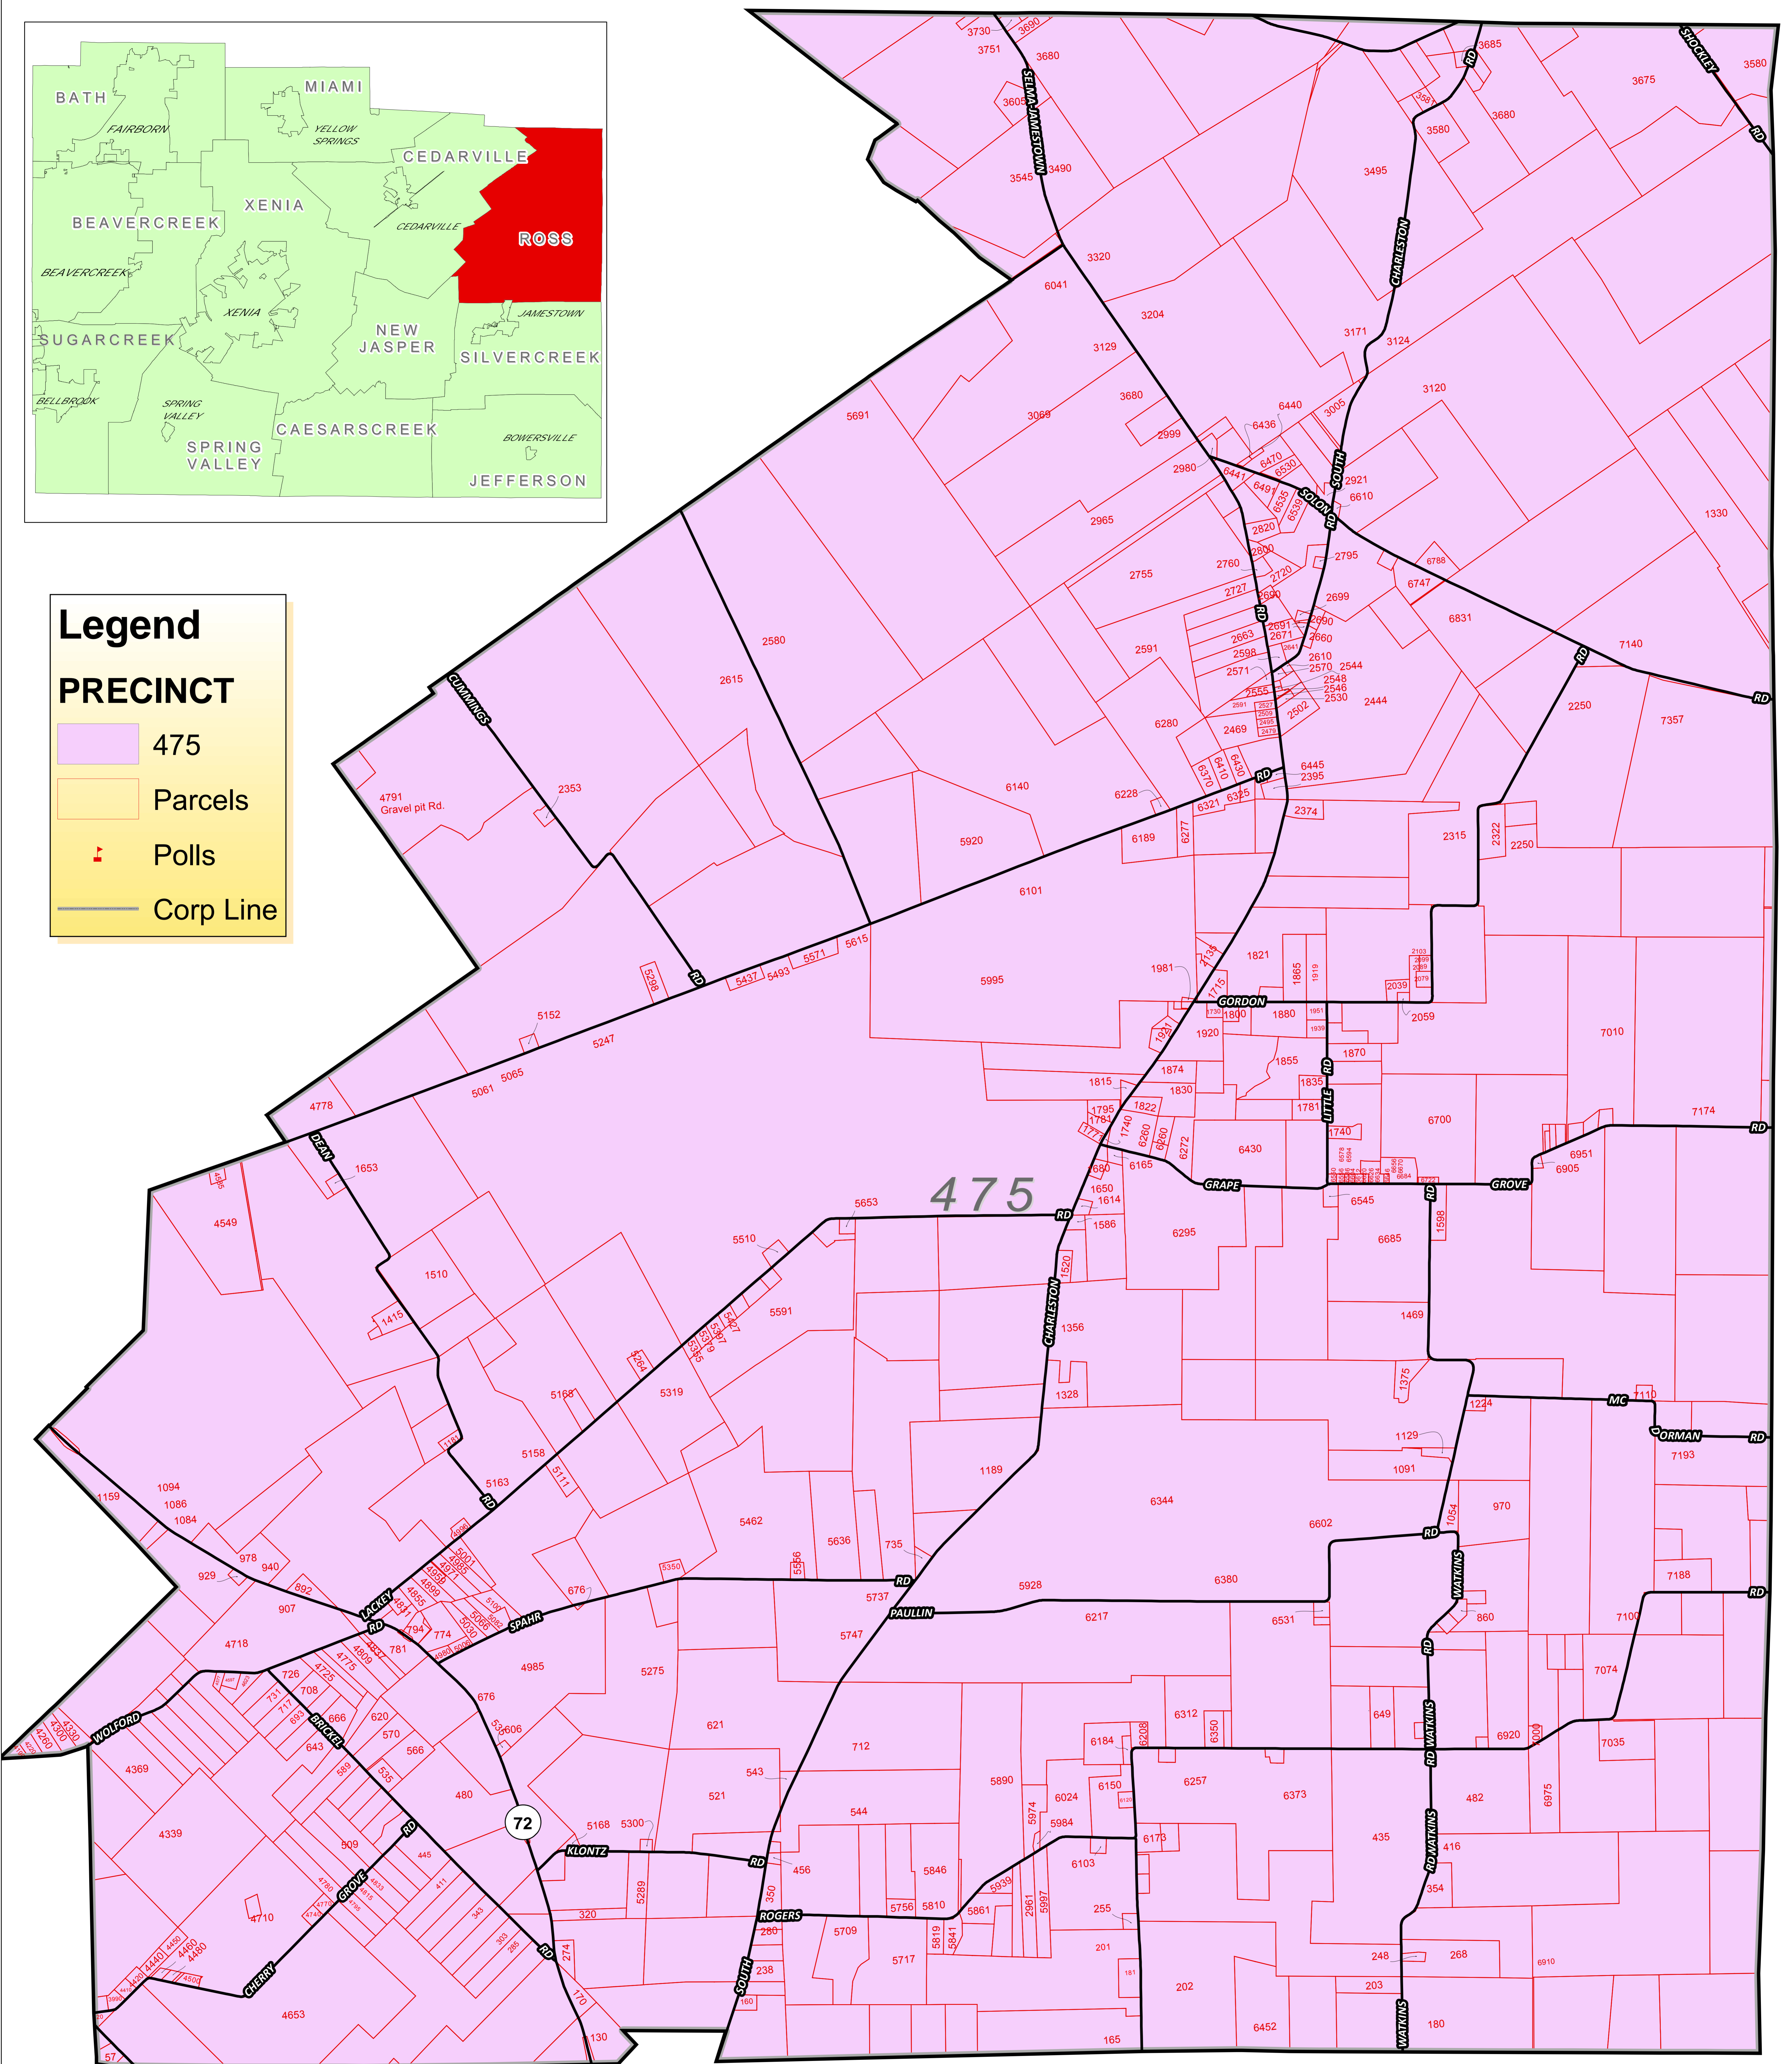

Legend

PRECINCT

- 475
- Parcels
- Polls
- Corp Line