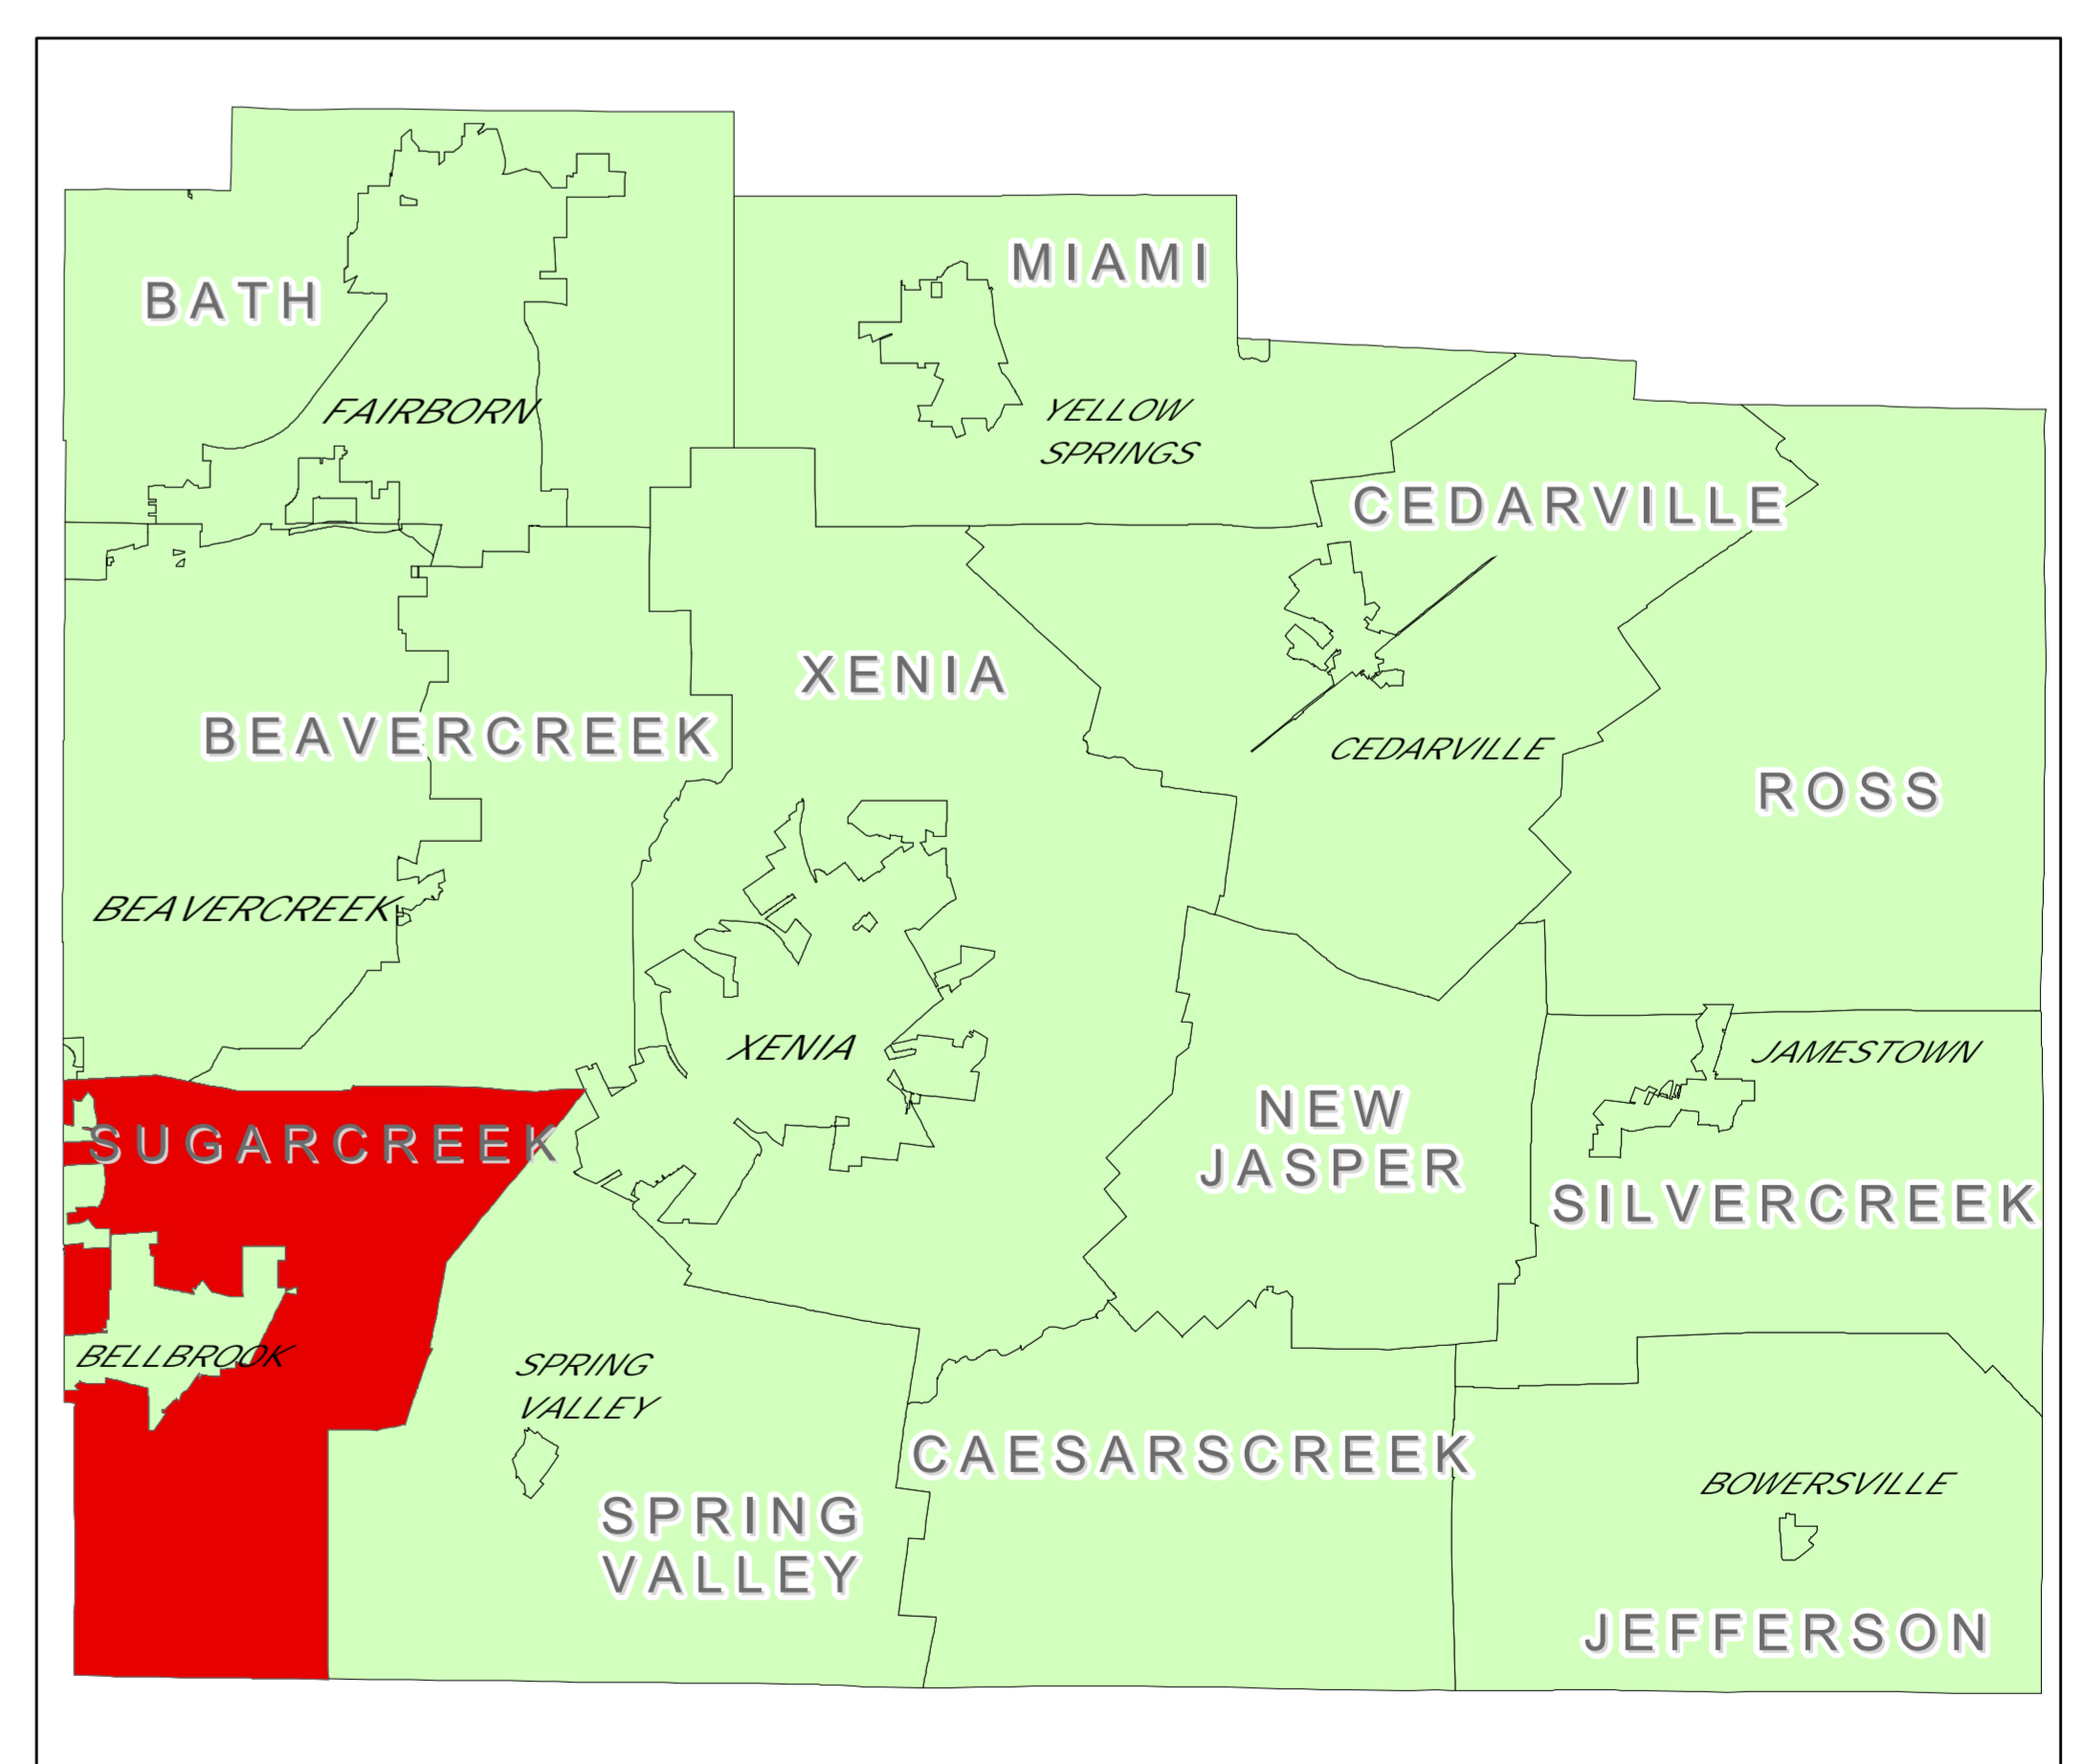

Greene County, Ohio Board of Elections Sugar Creek Township Precinct Map

0 500 1,000 2,000 3,000 4,000
Feet

1 inch = 1,000 feet