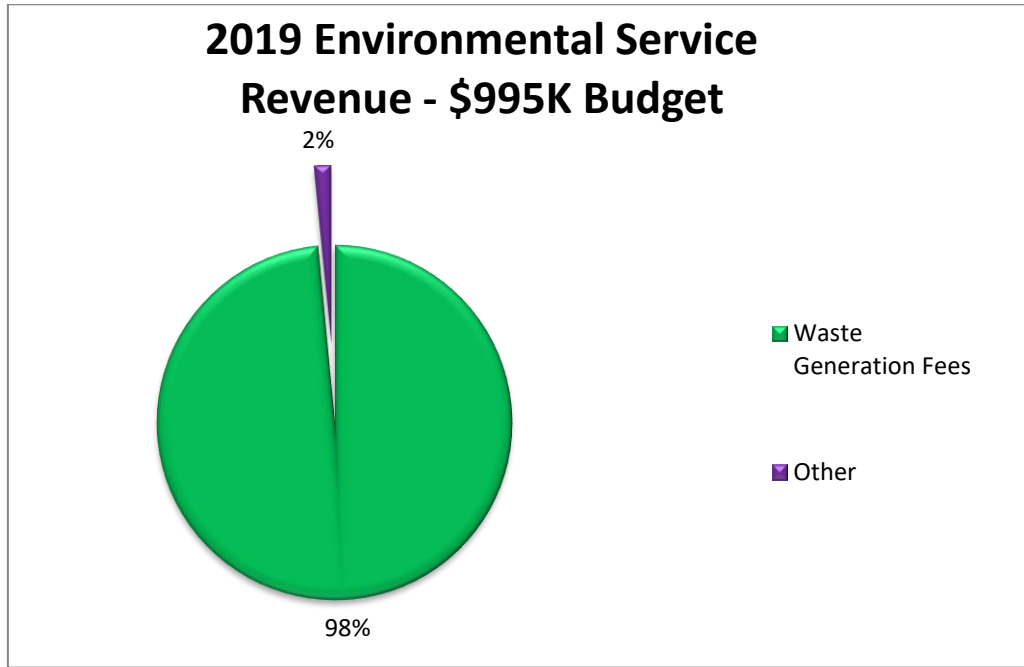

Greene County Environmental Services assists Greene County residents and businesses by offering recycling opportunities and promoting responsible solid waste management. The primary source of funding for this operation is from waste generation fees paid by waste haulers when they dispose of Greene County trash into landfills. Below are the sources and uses of funds for Environmental Services budget...

WHERE DOES THE MONEY COME FROM?